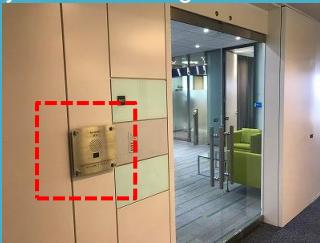

## <How to reach the office>

JR Tokyo Station, Tokyo Metro  
Marunouchi Line, direct link via  
underground passage from  
Marunouchi north entrance/exit  
Tokyo Metro Tozai Line Otemachi  
Station, direct link via underground  
passage

## <For reference>

[Bayer's Major Office in Tokyo - Bayer Japan](#)

Please go up to the 26F from elevator bank A of Marunouchi Kitaguchi Building  
and follow the below procedure to enter

Tell the reception staff your  
name and the purpose of  
your visit through intercom