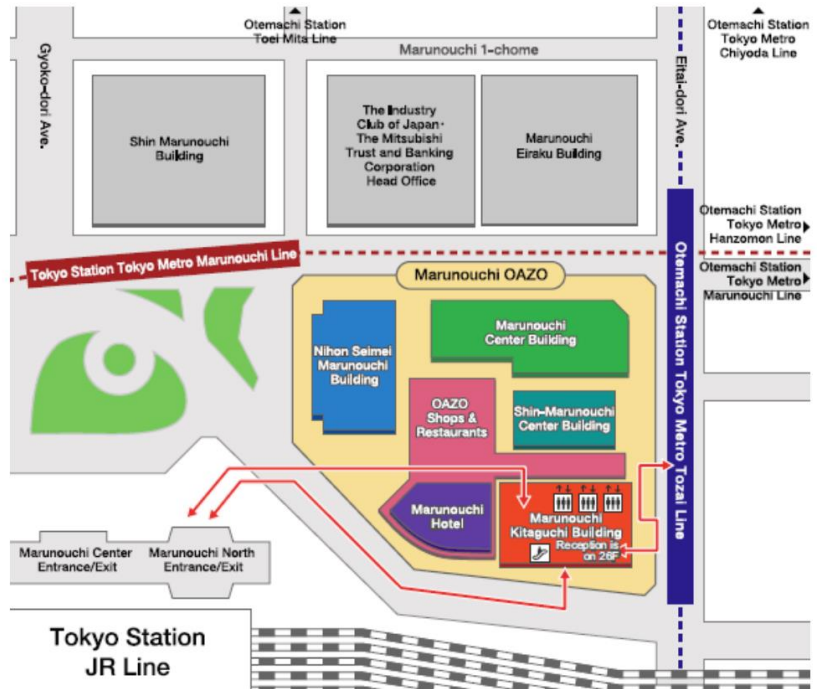

## <Location>

Marunouchi Kitaguchi Building  
(within Marunouchi Oazo),  
1-6-5, Marunouchi, Chiyoda-ku,  
Tokyo 100-8268

## <How to reach the office>

JR Tokyo Station, Tokyo Metro  
Marunouchi Line, direct link via  
underground passage from  
Marunouchi north entrance/exit  
Tokyo Metro Tozai Line Otemachi  
Station, direct link via underground  
passage

## <For reference>

[Bayer's Major Office in Tokyo - Bayer Japan](#)

Please go up to the 26F from elevator bank A of Marunouchi Kitaguchi Building  
and follow the below procedure to enter

Tell the reception staff your  
name and the purpose of  
your visit through intercom